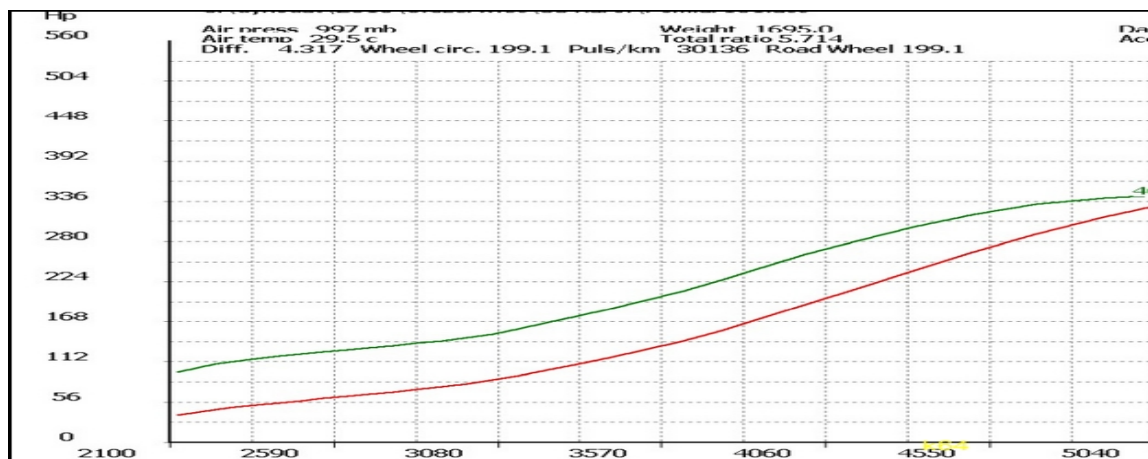

BMW TURBO k64 spec > Turbo Kit BMW Turbo - zestawy > TURBO KIT STAGE 2 - BMW 2.0 M50b20 M52b20 300+ Full set

TURBO KIT STAGE 2 - BMW 2.0 M50b20 M52b20 300+ Full set k64 performance