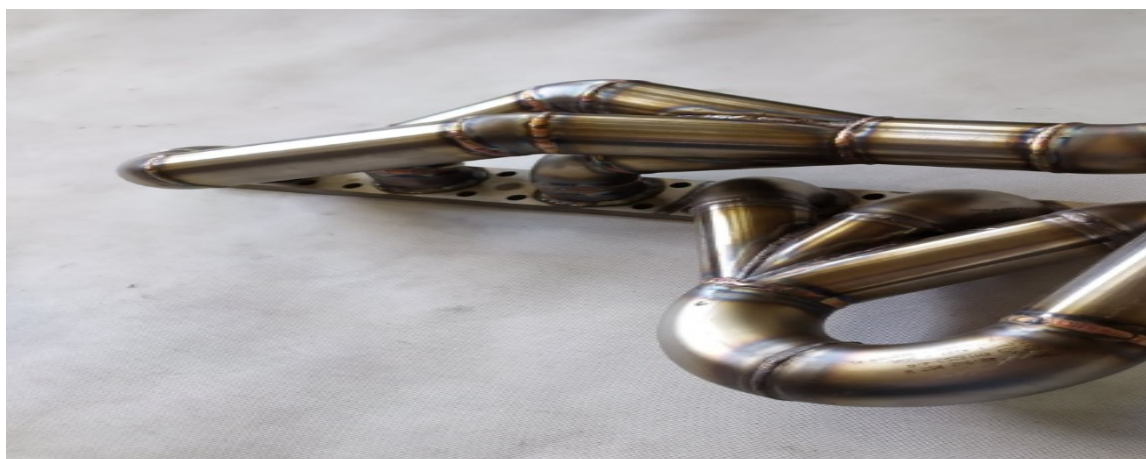

BMW TURBO k64 spec > Turbo Kit BMW Turbo - zestawy > TURBO KIT STAGE 2 - BMW 2.0 M50b20 M52b20 300+ Full set

TURBO KIT STAGE 2 - BMW 2.0 M50b20 M52b20 300+ Full set k64 performance