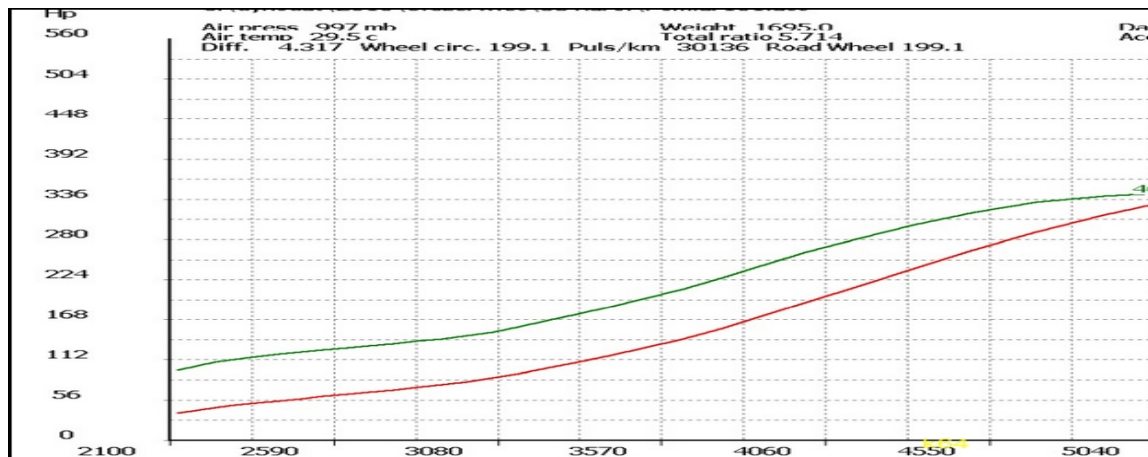

BMW TURBO k64 spec > Turbo Kit BMW Turbo - zestawy > TURBO KIT STAGE 2 - BMW 2.0 M50b20 M52b20 300+ Full set

TURBO KIT STAGE 2 - BMW 2.0 M50b20 M52b20 300+ Full set k64 performance